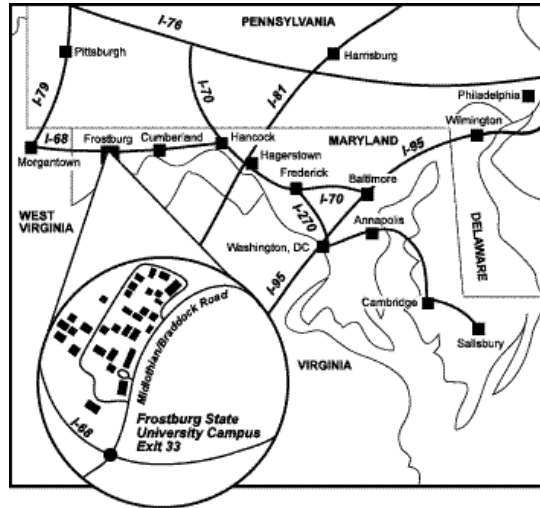

ABOUT FROSTBURG STATE

FROSTBURG STATE UNIVERSITY

Estimated Travel Time to FSU

Baltimore	.....	.2 1/2 hours
Hagerstown, Md.	.....	.1 hour
Harrisburg, Pa.	.....	.2 hours
Johnstown, Pa.	.....	.1 hour
Morgantown, W.Va.	.....	.1 hour
New York	.....	.6 1/2 hours
Philadelphia	.....	.4 1/2 hours
Pittsburgh	.....	.2 1/2 hours
Richmond	.....	.5 hours
Salisbury, Md.	.....	.5 1/2 hours
Somerset, Pa.	.....	.45 minutes
Washington, D.C.	.....	.2 1/2 hours

Frostburg State University is located in the Appalachian highlands (elevation 2,200 feet) of Western Maryland. The main campus covers 260 acres within the town limits of Frostburg (population 7,300). The University also offers courses in Frederick, Maryland and at the Center in Hagerstown, Maryland.

The local region is rich in both history and outdoor activities. Students can visit nearby recreational areas — Rocky Gap, New Germany and Deep Creek Lake State Parks — which offer camping, boating, swimming, hiking and skiing.

Frostburg State University
101 Braddock Road
Frostburg, Maryland 21532-1099