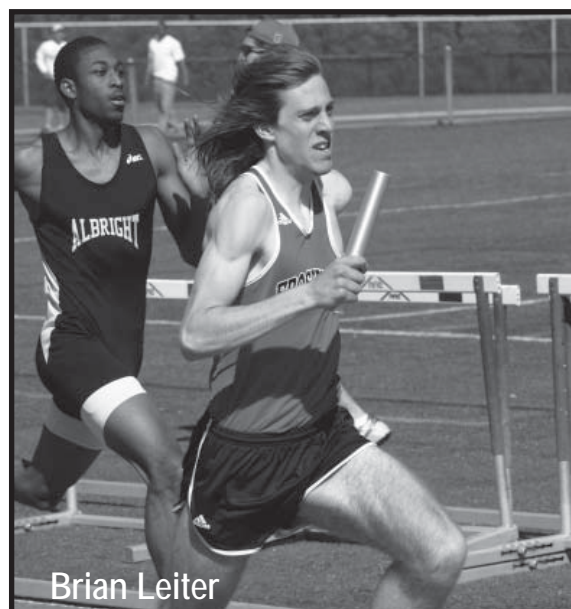

Brian Leiter