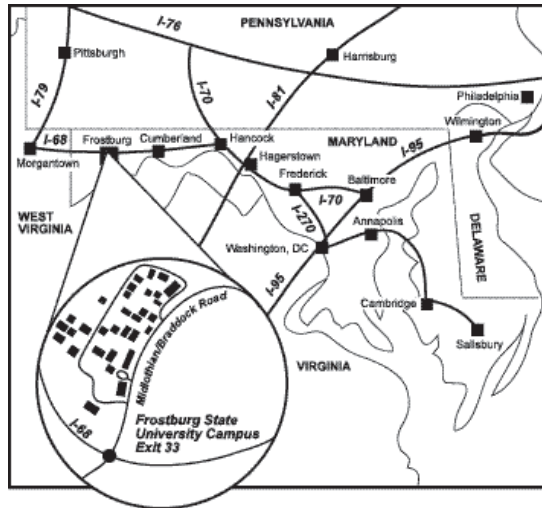

Frostburg State University Track & Field

Estimated Travel Time to FSU

Baltimore	2 1/2 hours
Hagerstown, Md.	1 hour
Harrisburg, Pa.	2 hours
Johnstown, Pa.	1 hour
Morgantown, W.Va.	1 hour
New York	6 1/2 hours
Philadelphia	4 1/2 hours
Pittsburgh	2 1/2 hours
Richmond	5 hours
Salisbury, Md.	5 1/2 hours
Somerset, Pa.	45 minutes
Washington, D.C.	2 1/2 hours

Frostburg State University
101 Braddock Road
Frostburg, Maryland 21532-1099

Frostburg State University is located in the Appalachian highlands (elevation 2,200 feet) of Western Maryland. The main campus covers 260 acres within the town limits of Frostburg (population 7,300). The University also offers courses in Frederick, Maryland and at the Center in Hagerstown, Maryland. The local region is rich in both history and outdoor activities. Students can visit nearby recreational areas — Rocky Gap, New Germany and Deep Creek Lake State Parks — which offer camping, boating, swimming, hiking and skiing.